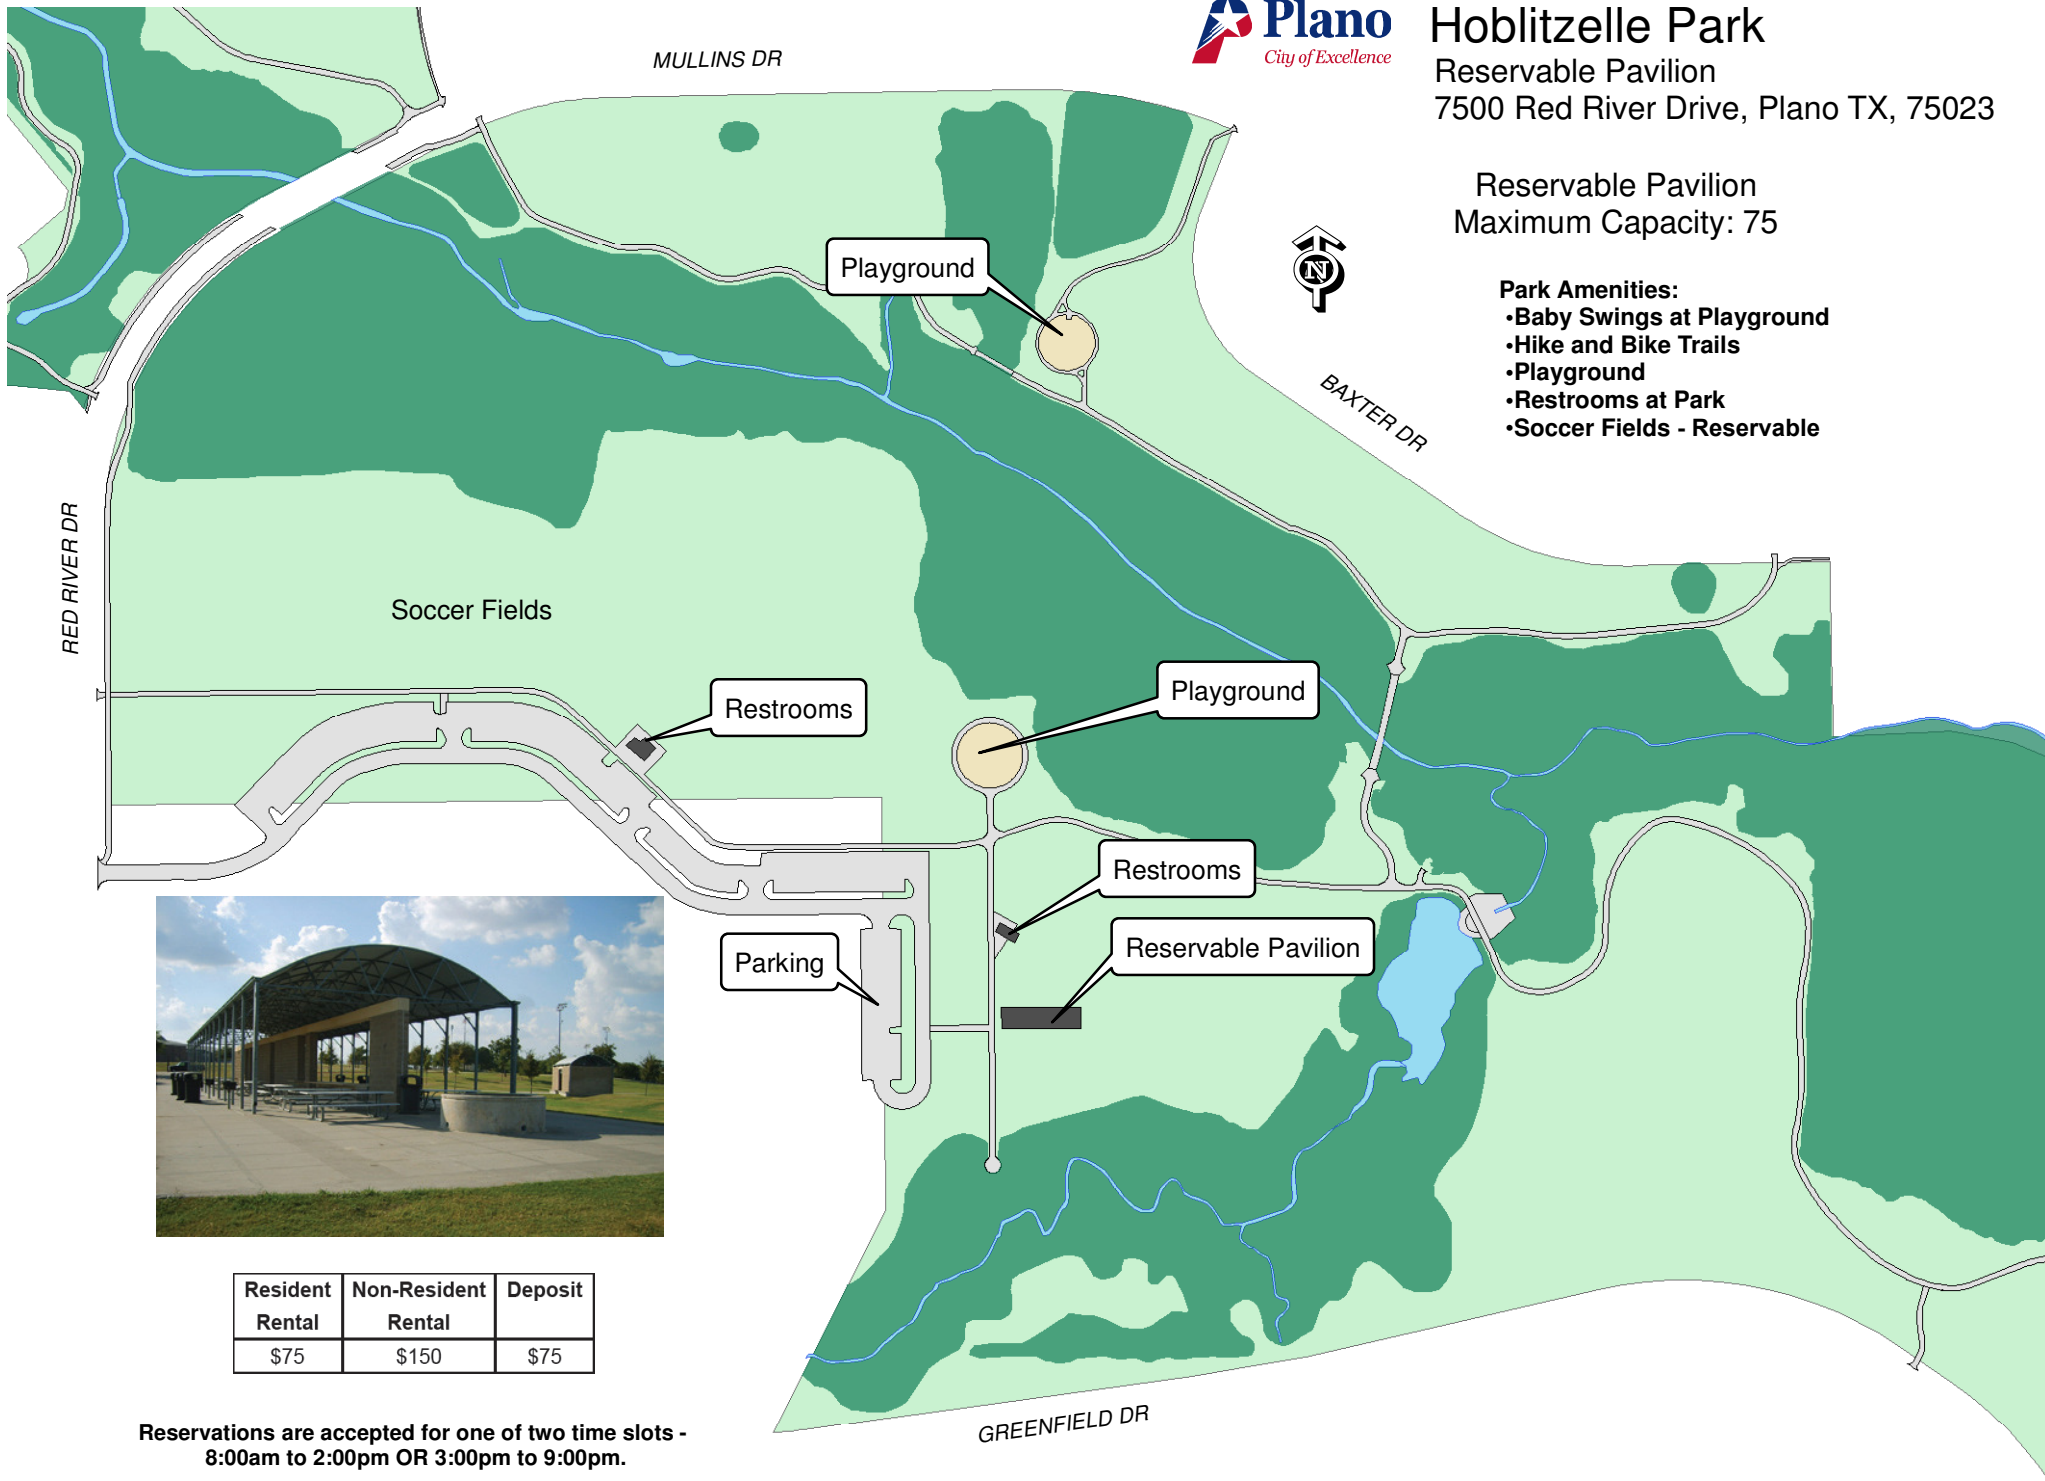

Hoblitzelle Park

Reservable Pavilion
7500 Red River Drive, Plano TX, 75023

Reservable Pavilion
Maximum Capacity: 75

- Park Amenities:**
- Baby Swings at Playground
 - Hike and Bike Trails
 - Playground
 - Restrooms at Park
 - Soccer Fields - Reservable