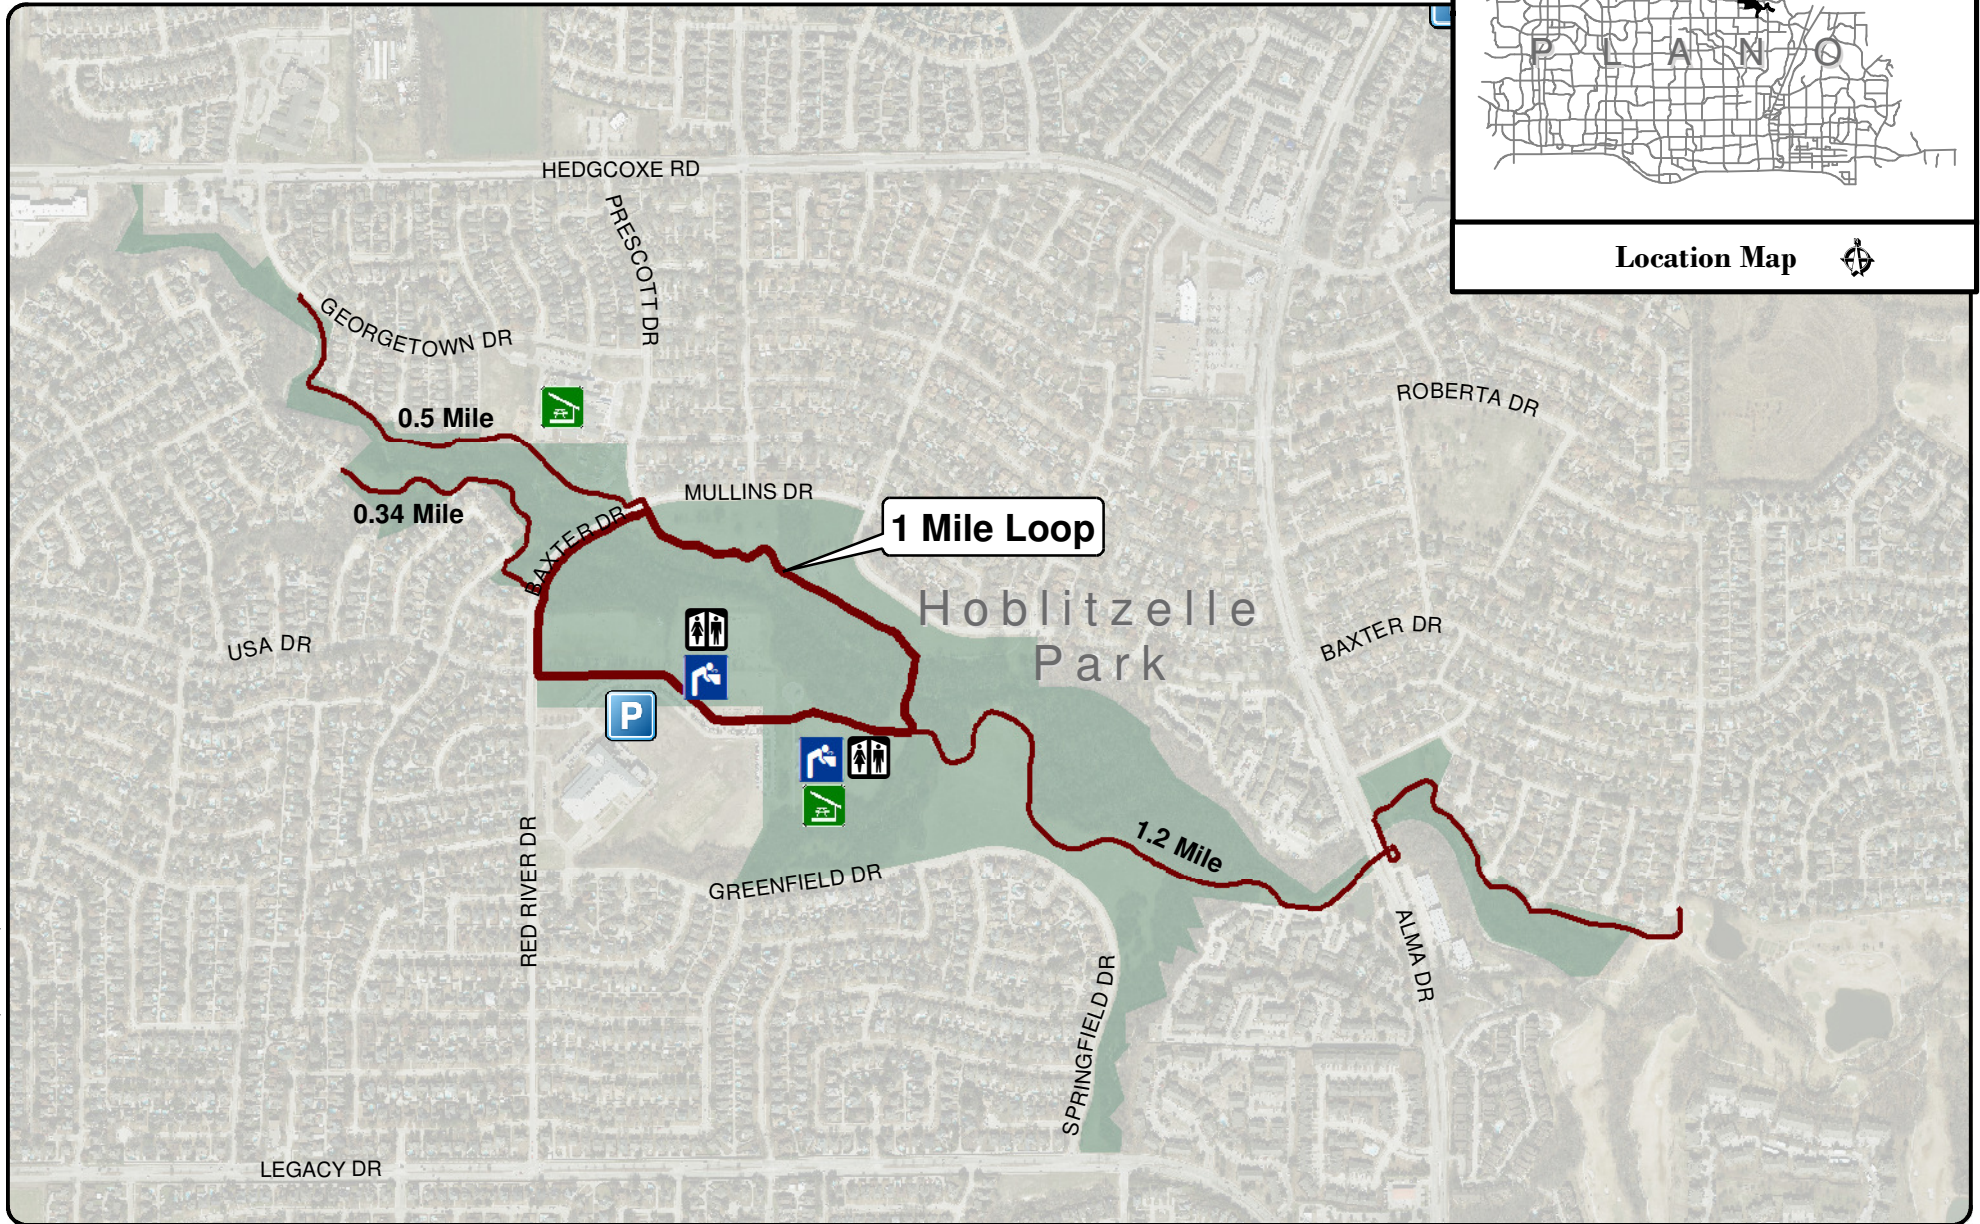

Trail Mileage Map
Hoblitzelle Park Trail
1 Mile Around Loop