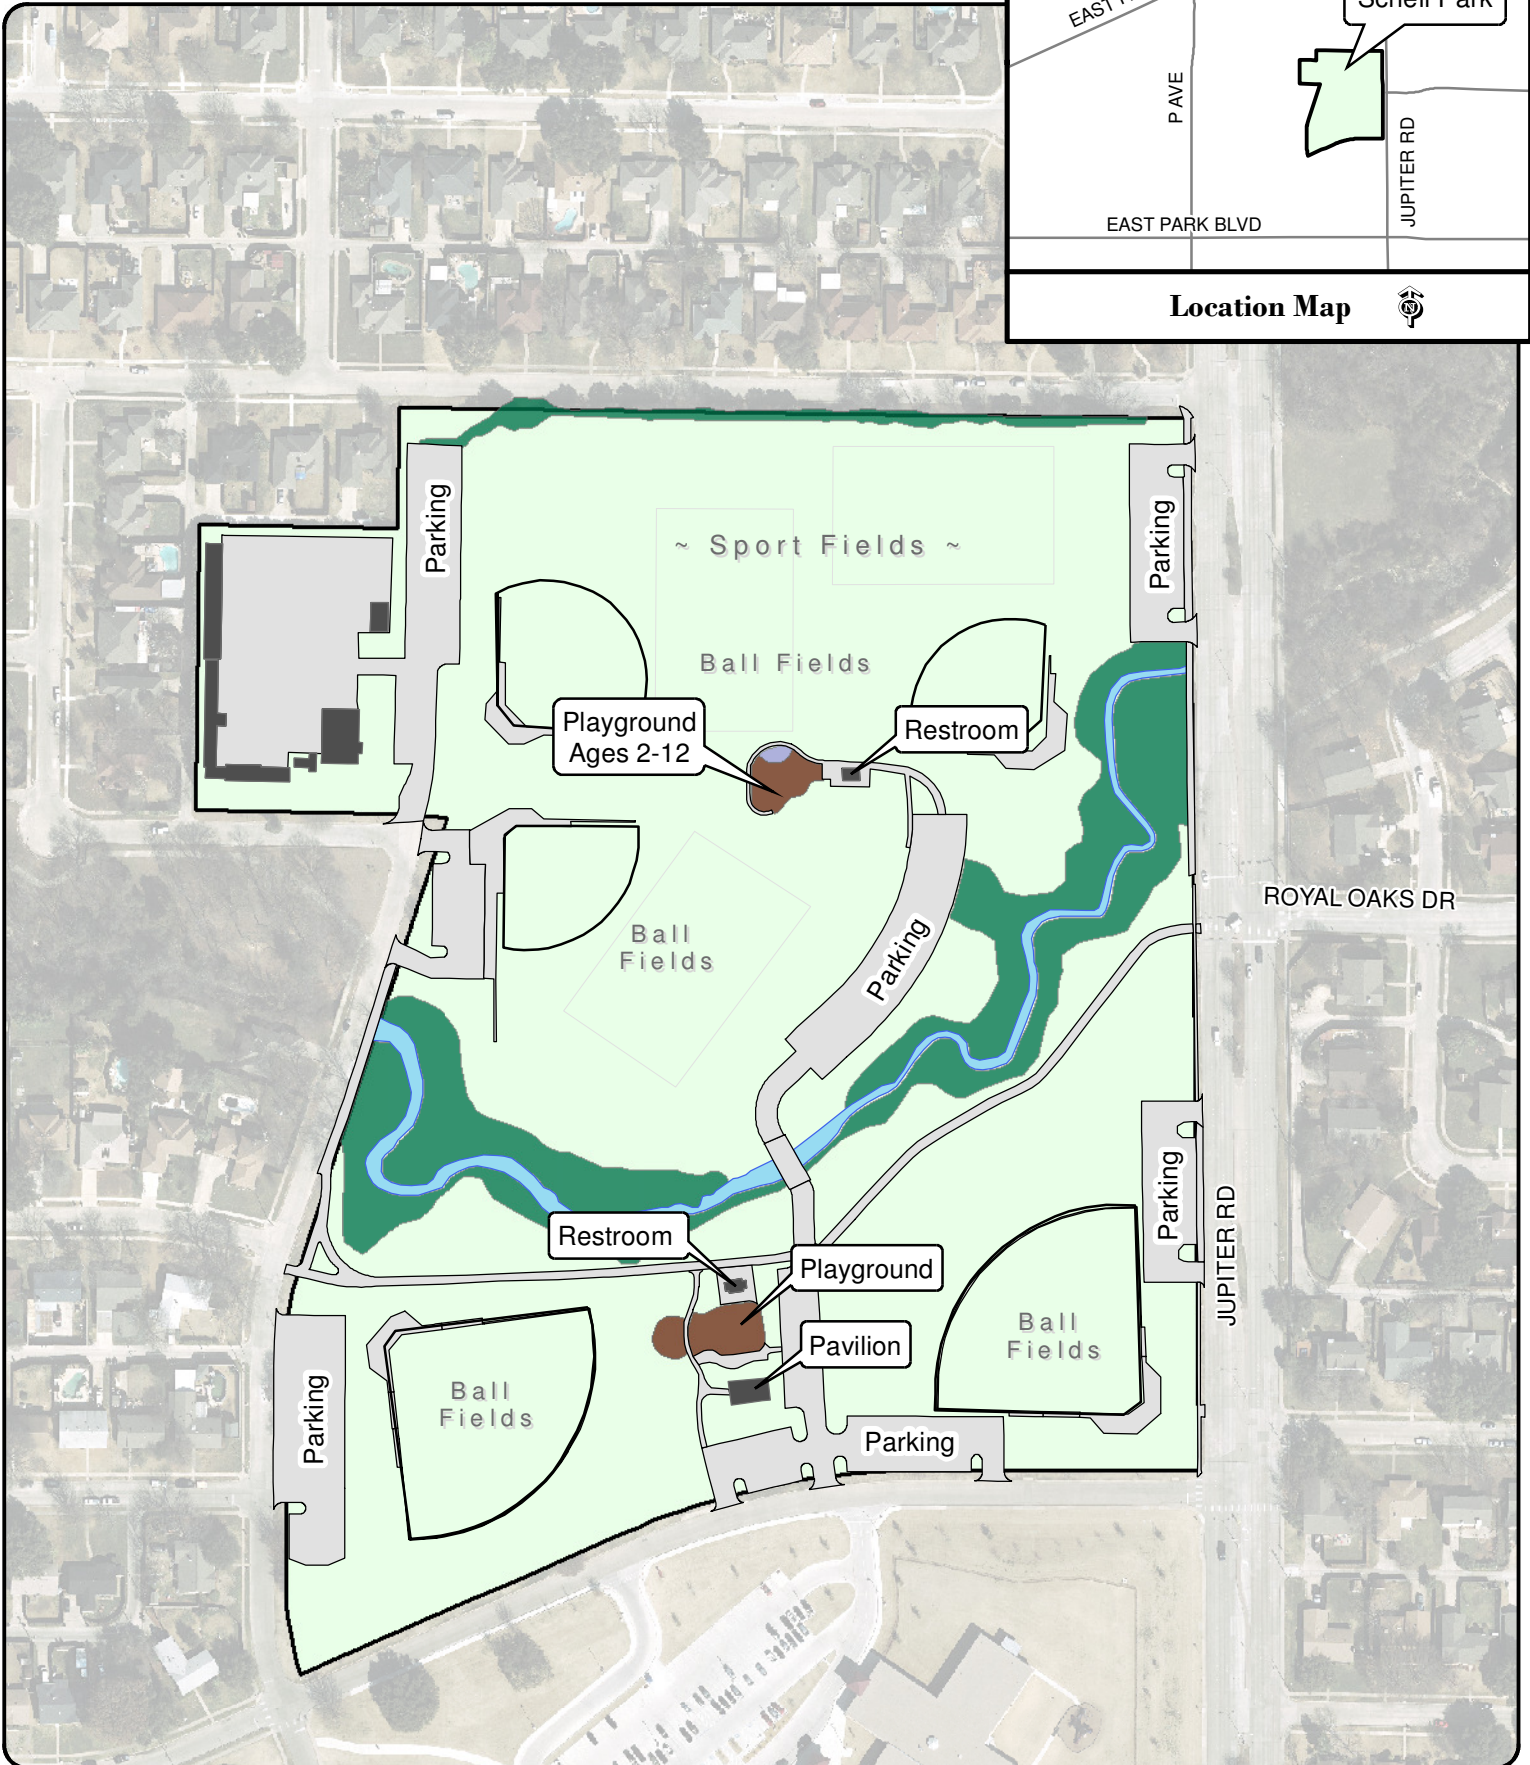

Schell Park

2305 Laurel Lane
Plano, TX 75074

Field use by schedule or reservation only.
Thank you for not parking on streets and respecting neighborhood integrity.