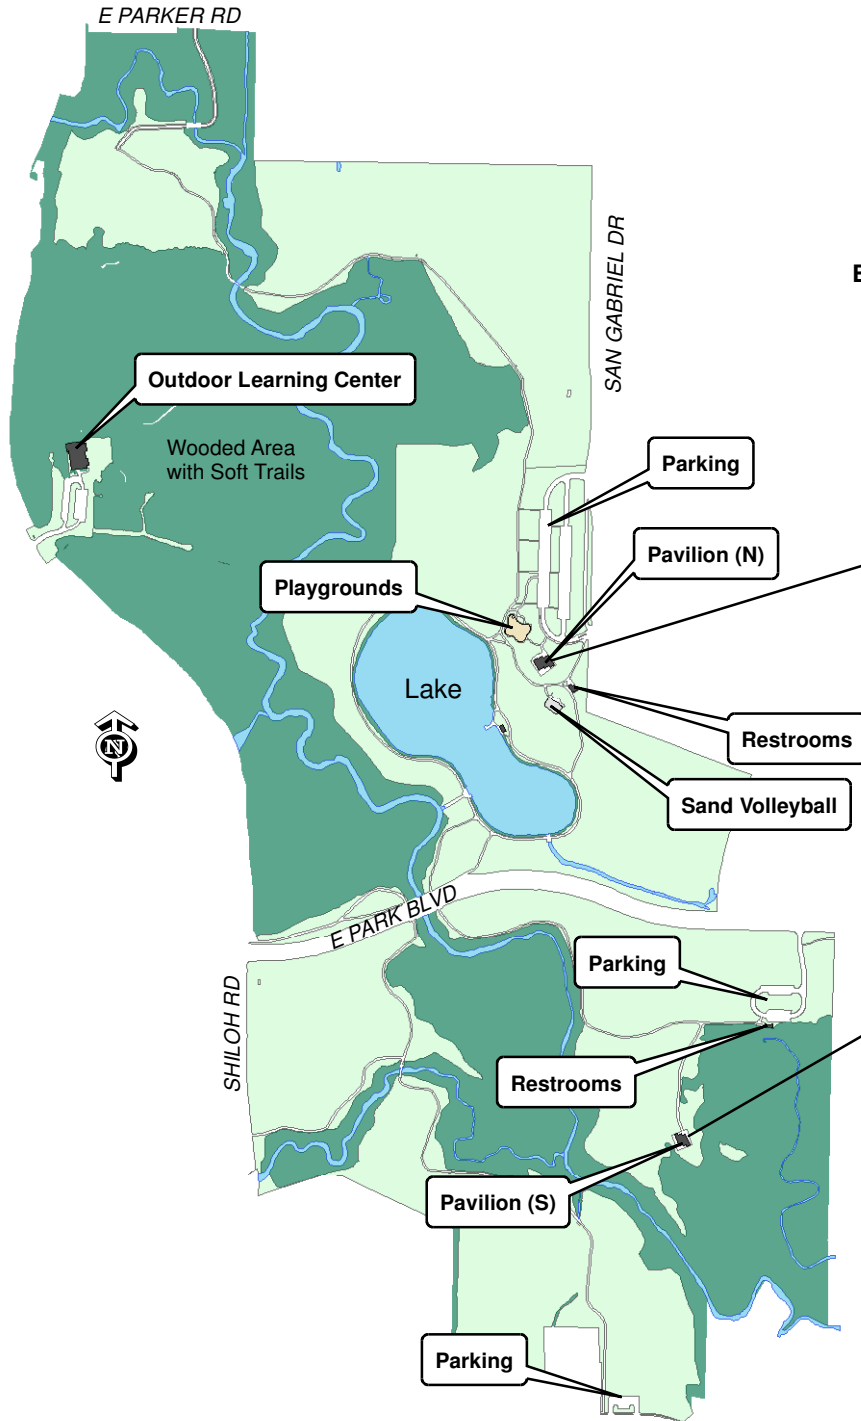

# Bob Woodruff Park

## Reservable Pavilion Location Map

**North Park Features:**  
 Baby Swings at Playground  
 Big Trees in Park  
 Hike and Bike Trails  
 Lake  
 Restrooms at Park  
 Sand Volleyball Court

**Bob Woodruff Park (North)**  
 2601 San Gabriel Dr, Plano, TX 75074  
 Reservable Pavilion - Maximum Capacity: 250

Reservations - 8:00am to 9:00pm.

Resident Rental	Non-Resident Rental	Deposit
\$200	\$400	\$75

**South Park Features:**  
 Big Trees in Park Hike  
 and Bike Trails  
 Restrooms at Park

Resident Rental	Non-Resident Rental	Deposit
\$50	\$100	\$75

**Bob Woodruff Park (South)**  
 2701 San Gabriel Dr  
 Reservable Pavilion - Maximum Capacity: 50

Reservations are accepted for one of two time slots - 8:00am to 2:00pm OR 3:00pm to 9:00pm.