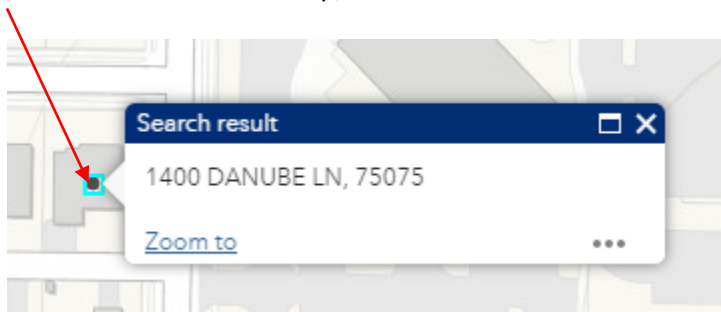

Once the address comes up, click on the black dot in the blue highlighted square.