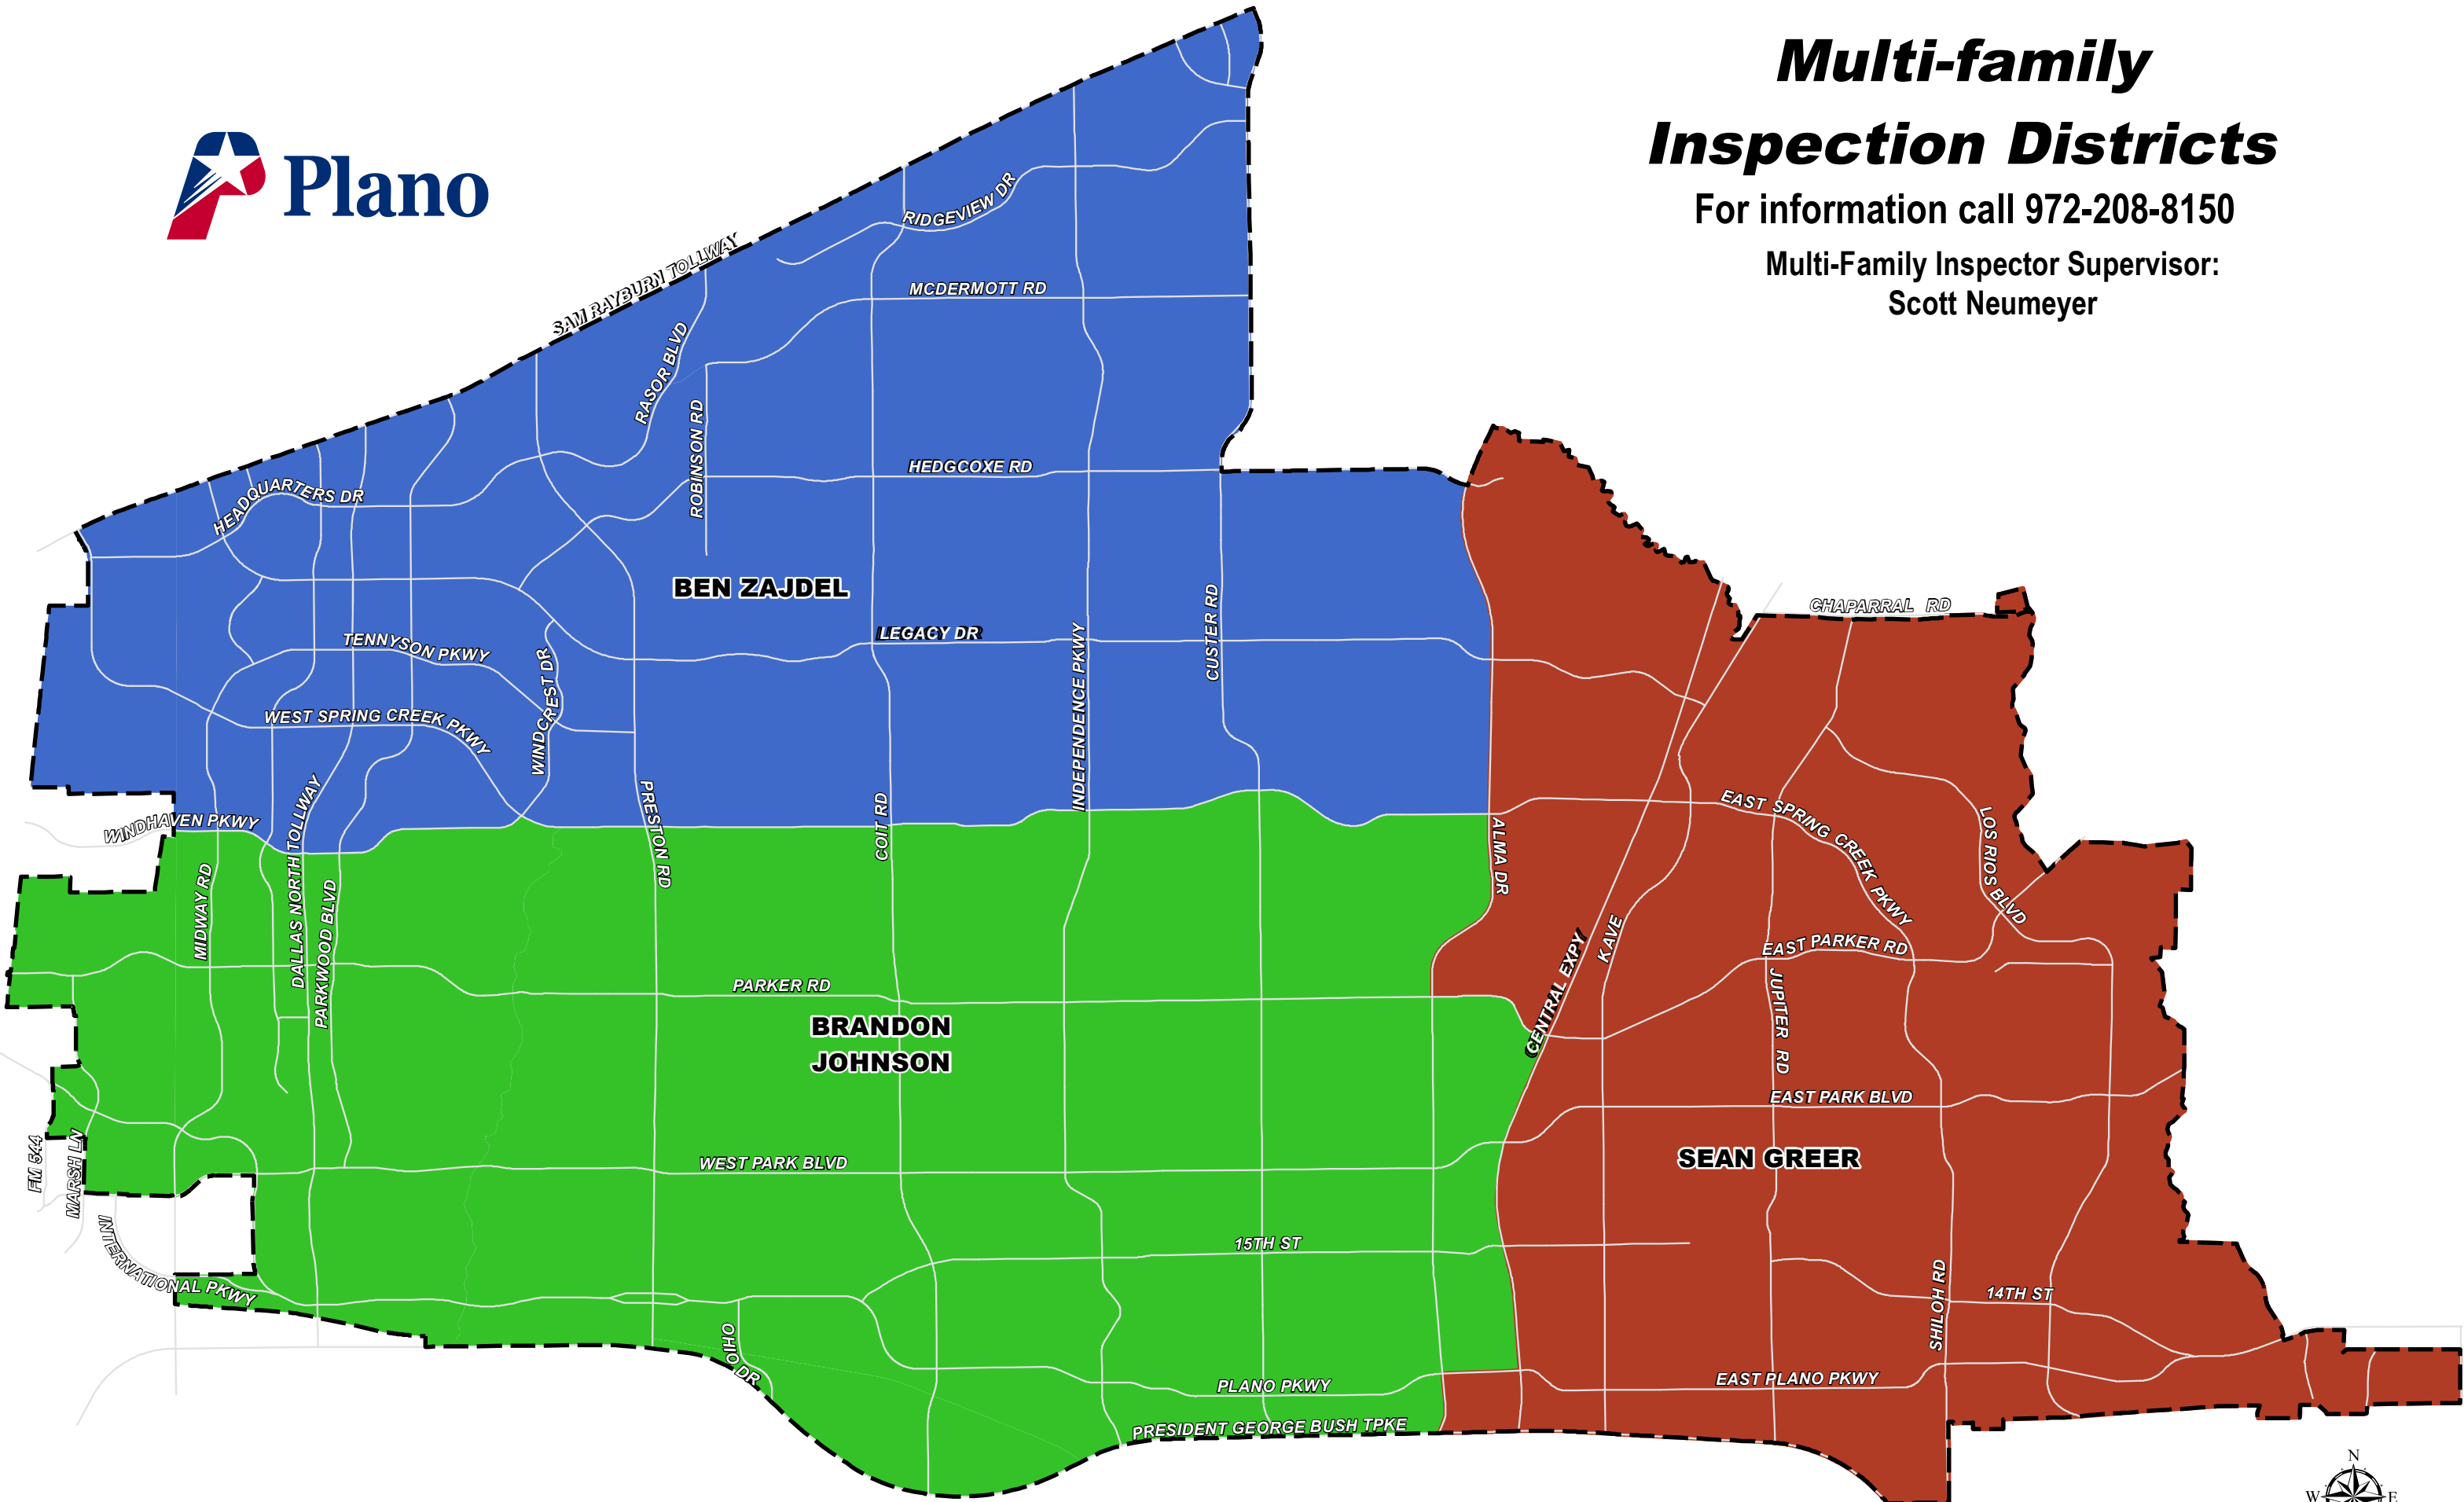

# Multi-family Inspection Districts

For information call 972-208-8150

Multi-Family Inspector Supervisor:  
Scott Neumeyer

Source: City of Plano, GIS Division  
Date: 10/17/2017

Disclaimer: "This map and information contained in it were developed exclusively for use by the City of Plano. Any use or reliance on this map by anyone else is at that party's own risk and without liability to the City of Plano, its officials or employees for any discrepancies, errors, or variances which may exist."