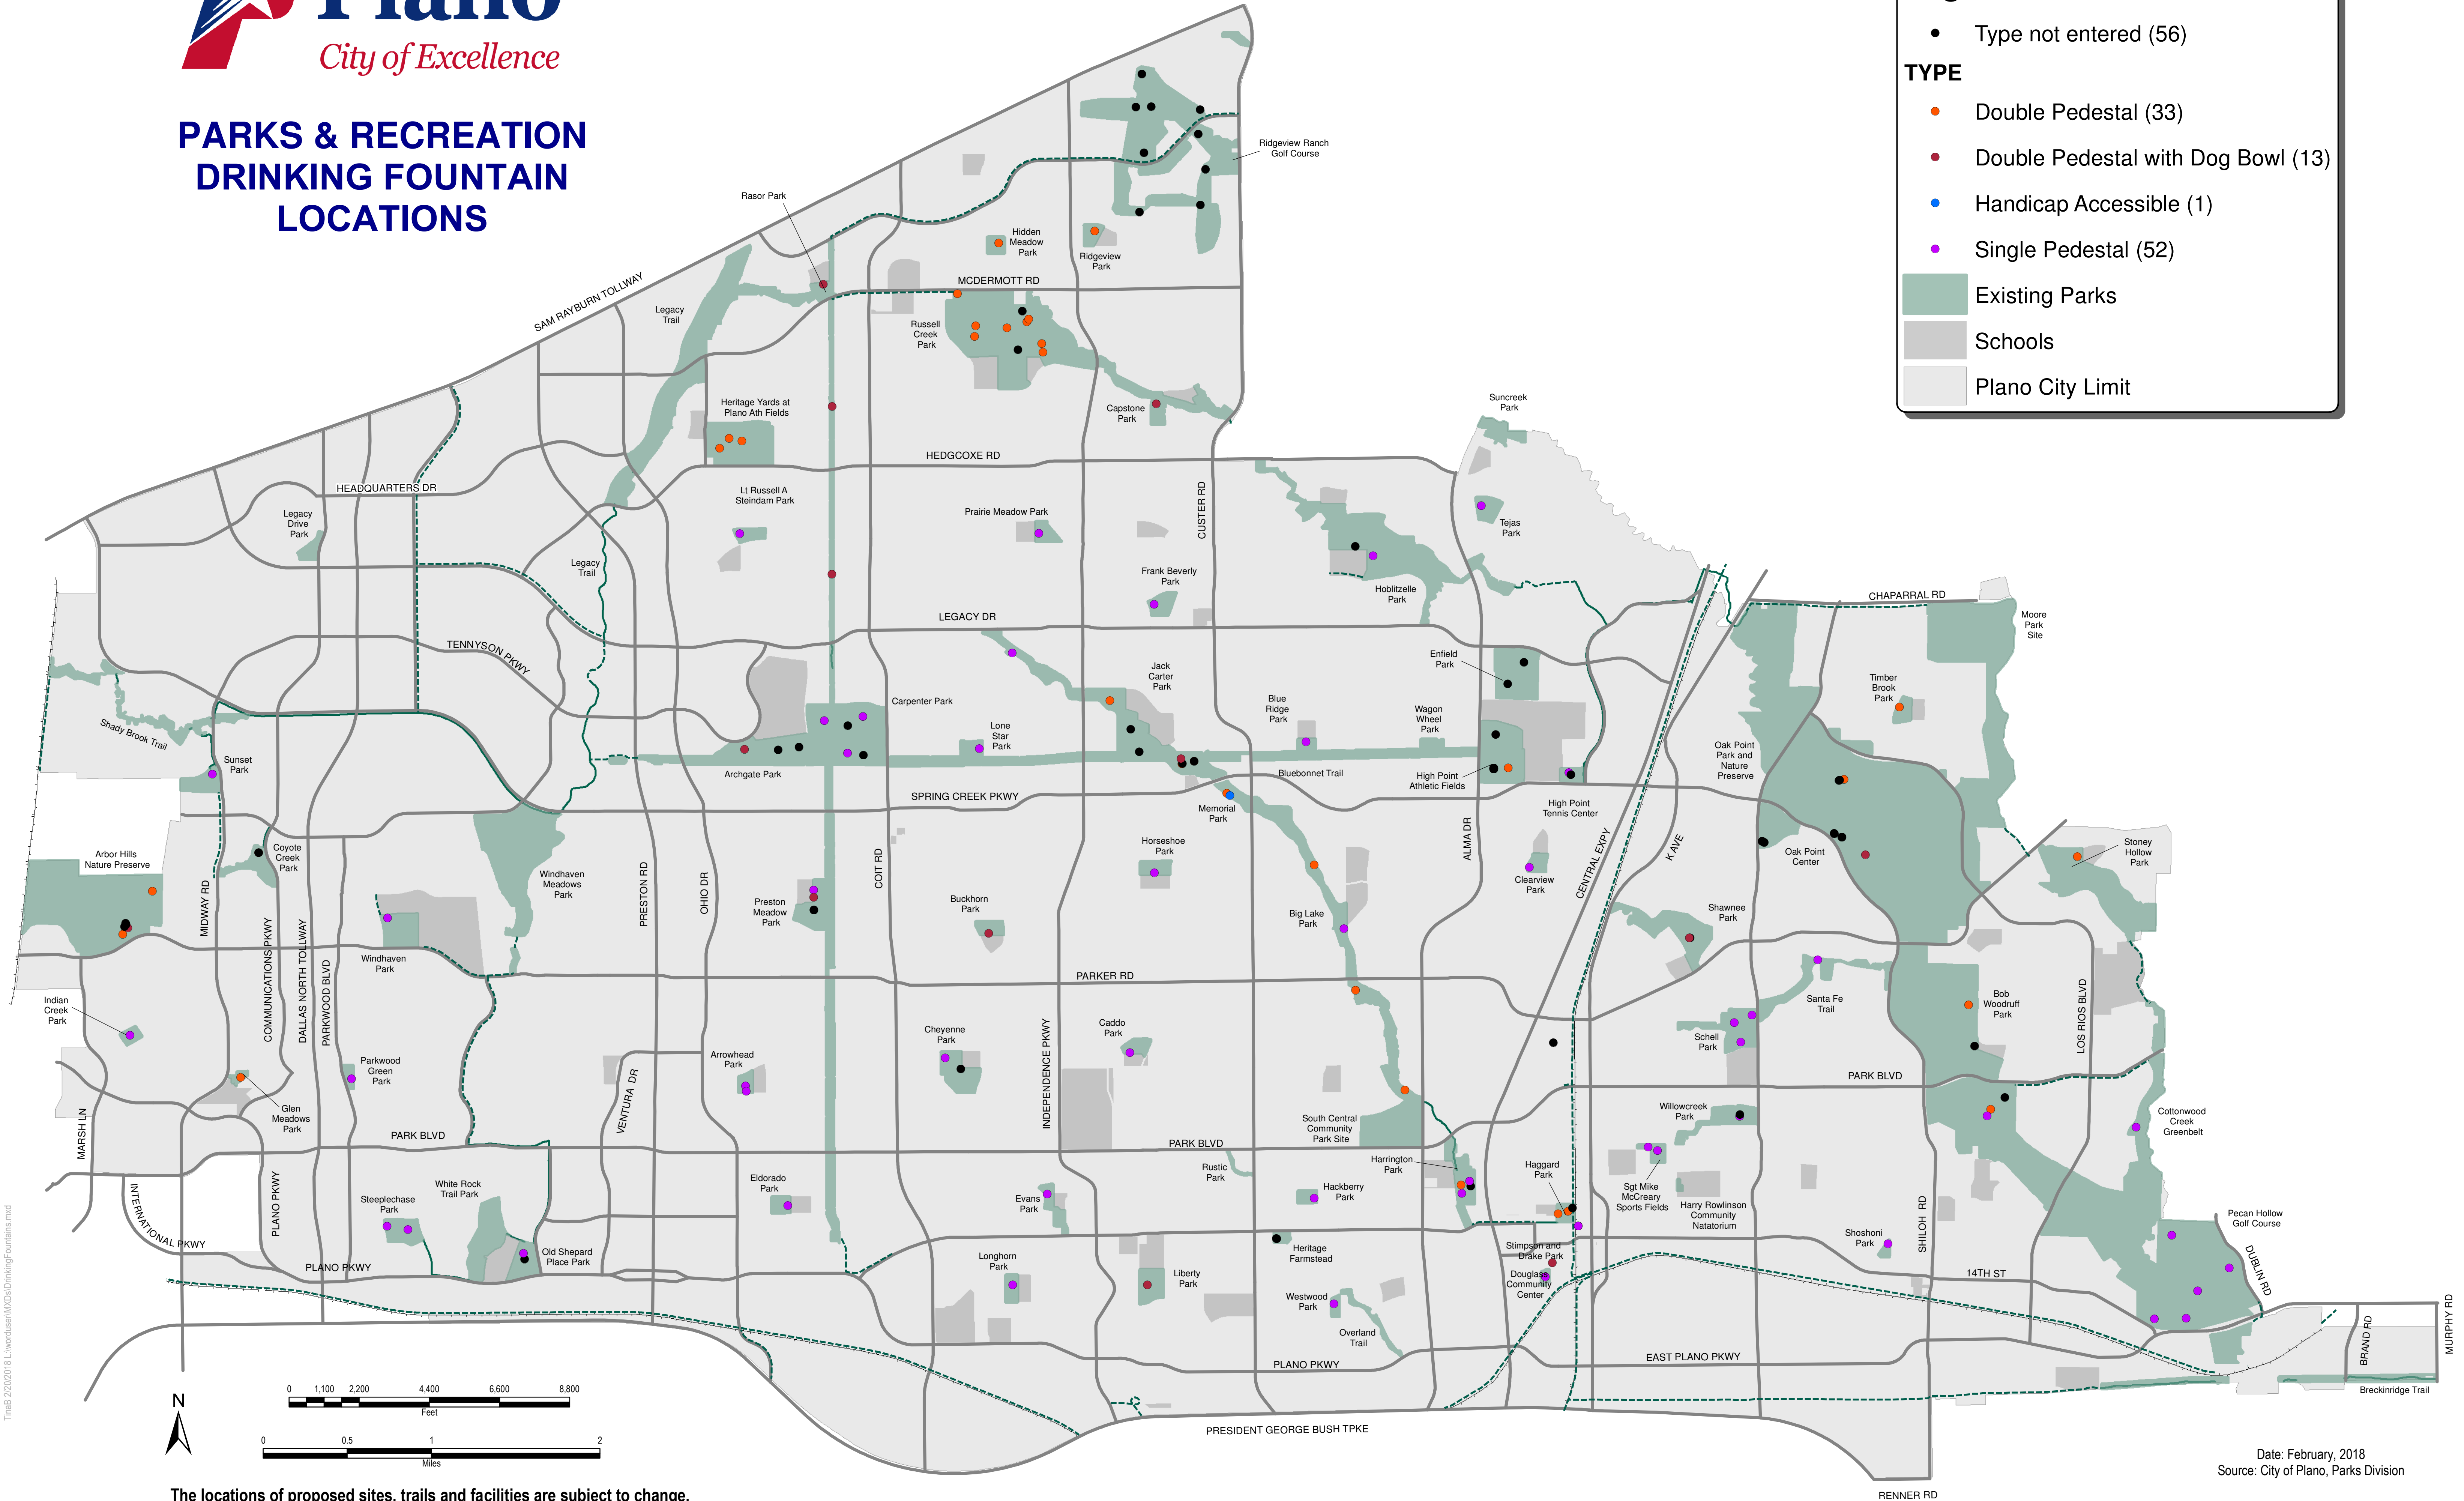

PARKS & RECREATION DRINKING FOUNTAIN LOCATIONS

Legend

- Type not entered (56)
- Double Pedestal (33)
- Double Pedestal with Dog Bowl (13)
- Handicap Accessible (1)
- Single Pedestal (52)

- Existing Parks
- Schools
- Plano City Limit

The locations of proposed sites, trails and facilities are subject to change.