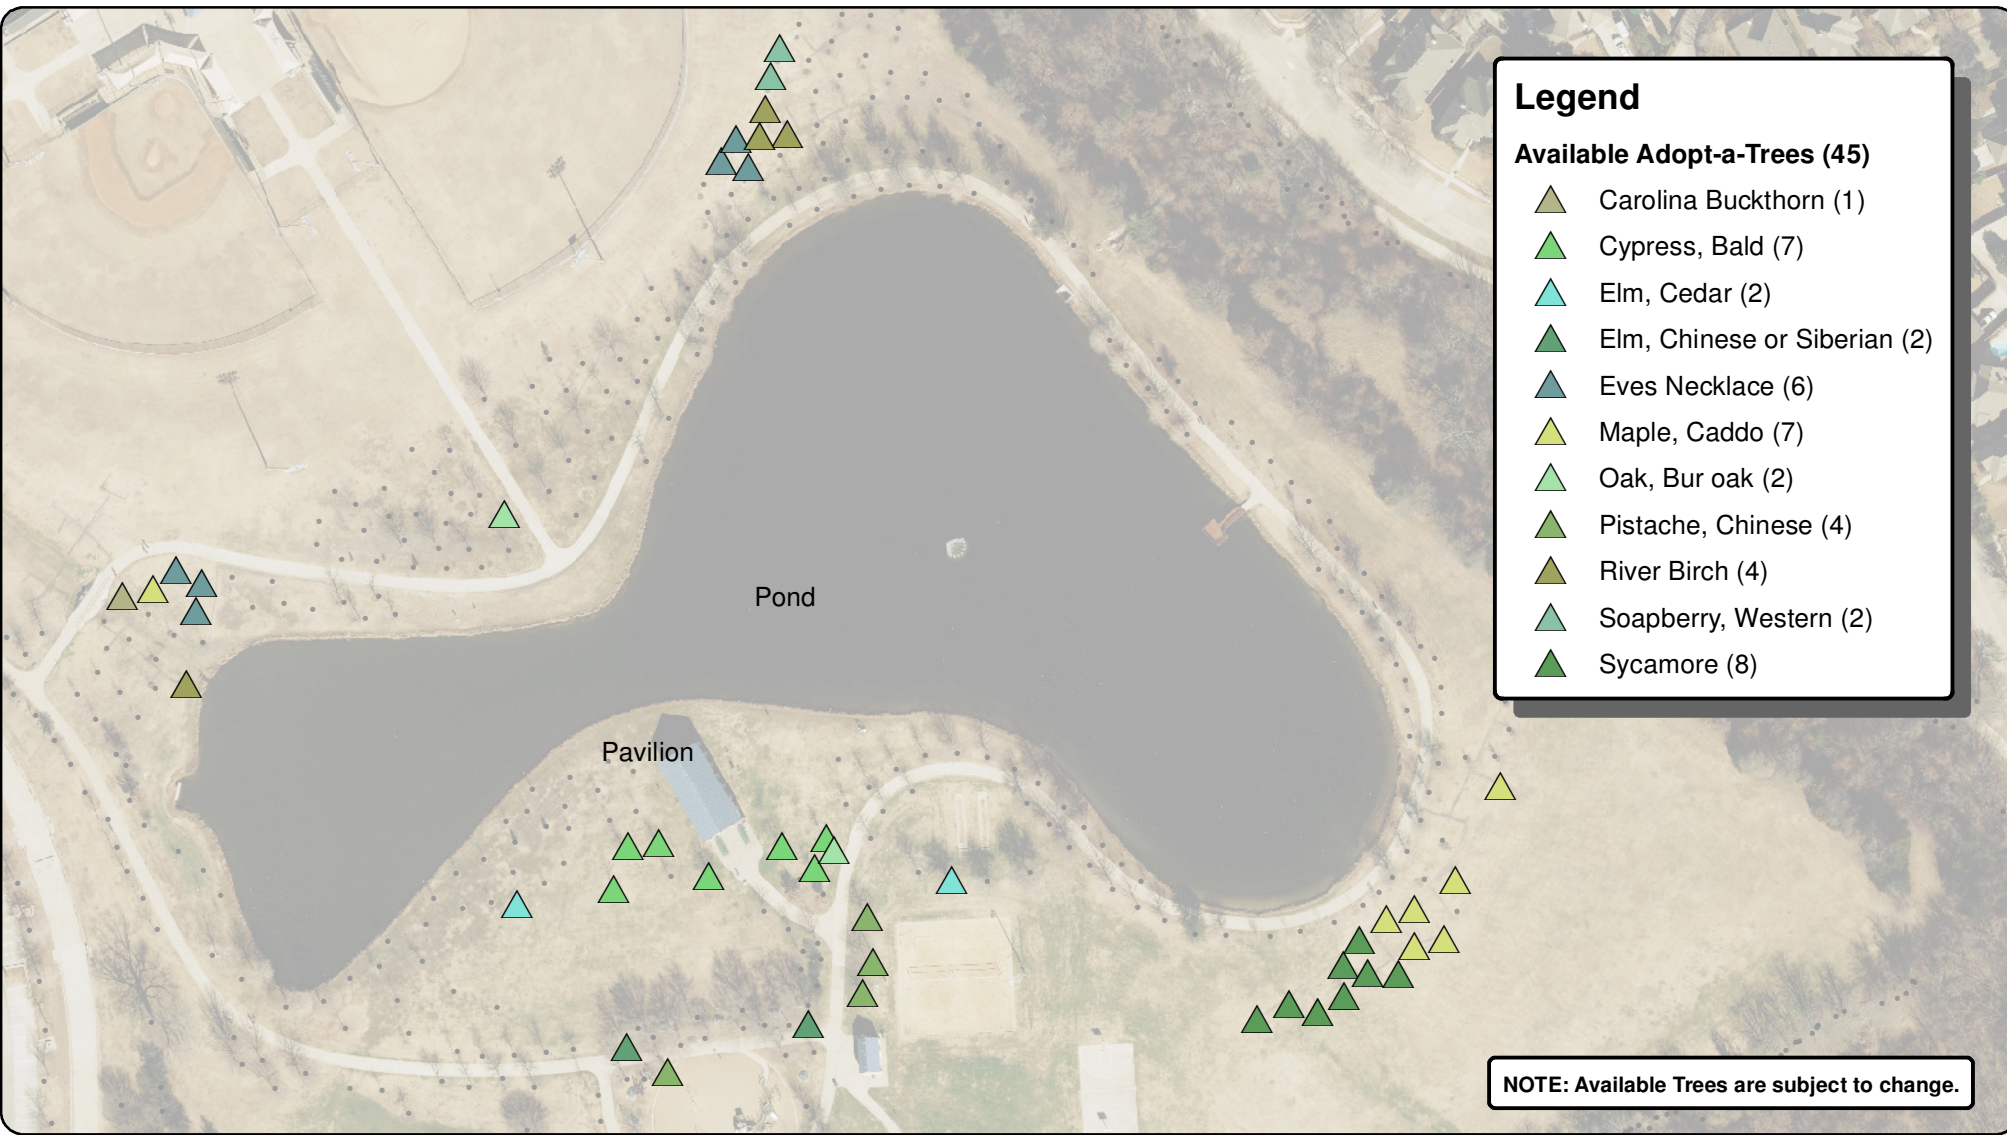

TinaB 6/21/2018 L:\worduser\Adopt a Tree Russell Creek Park\2018\Available Trees 2018mxd.mxd

City of Plano Park Planning Division
6/21/2018

ADOPT-A-TREE at Russell Creek Park 2018

3500 McDermott Rd,
Plano, TX 75025