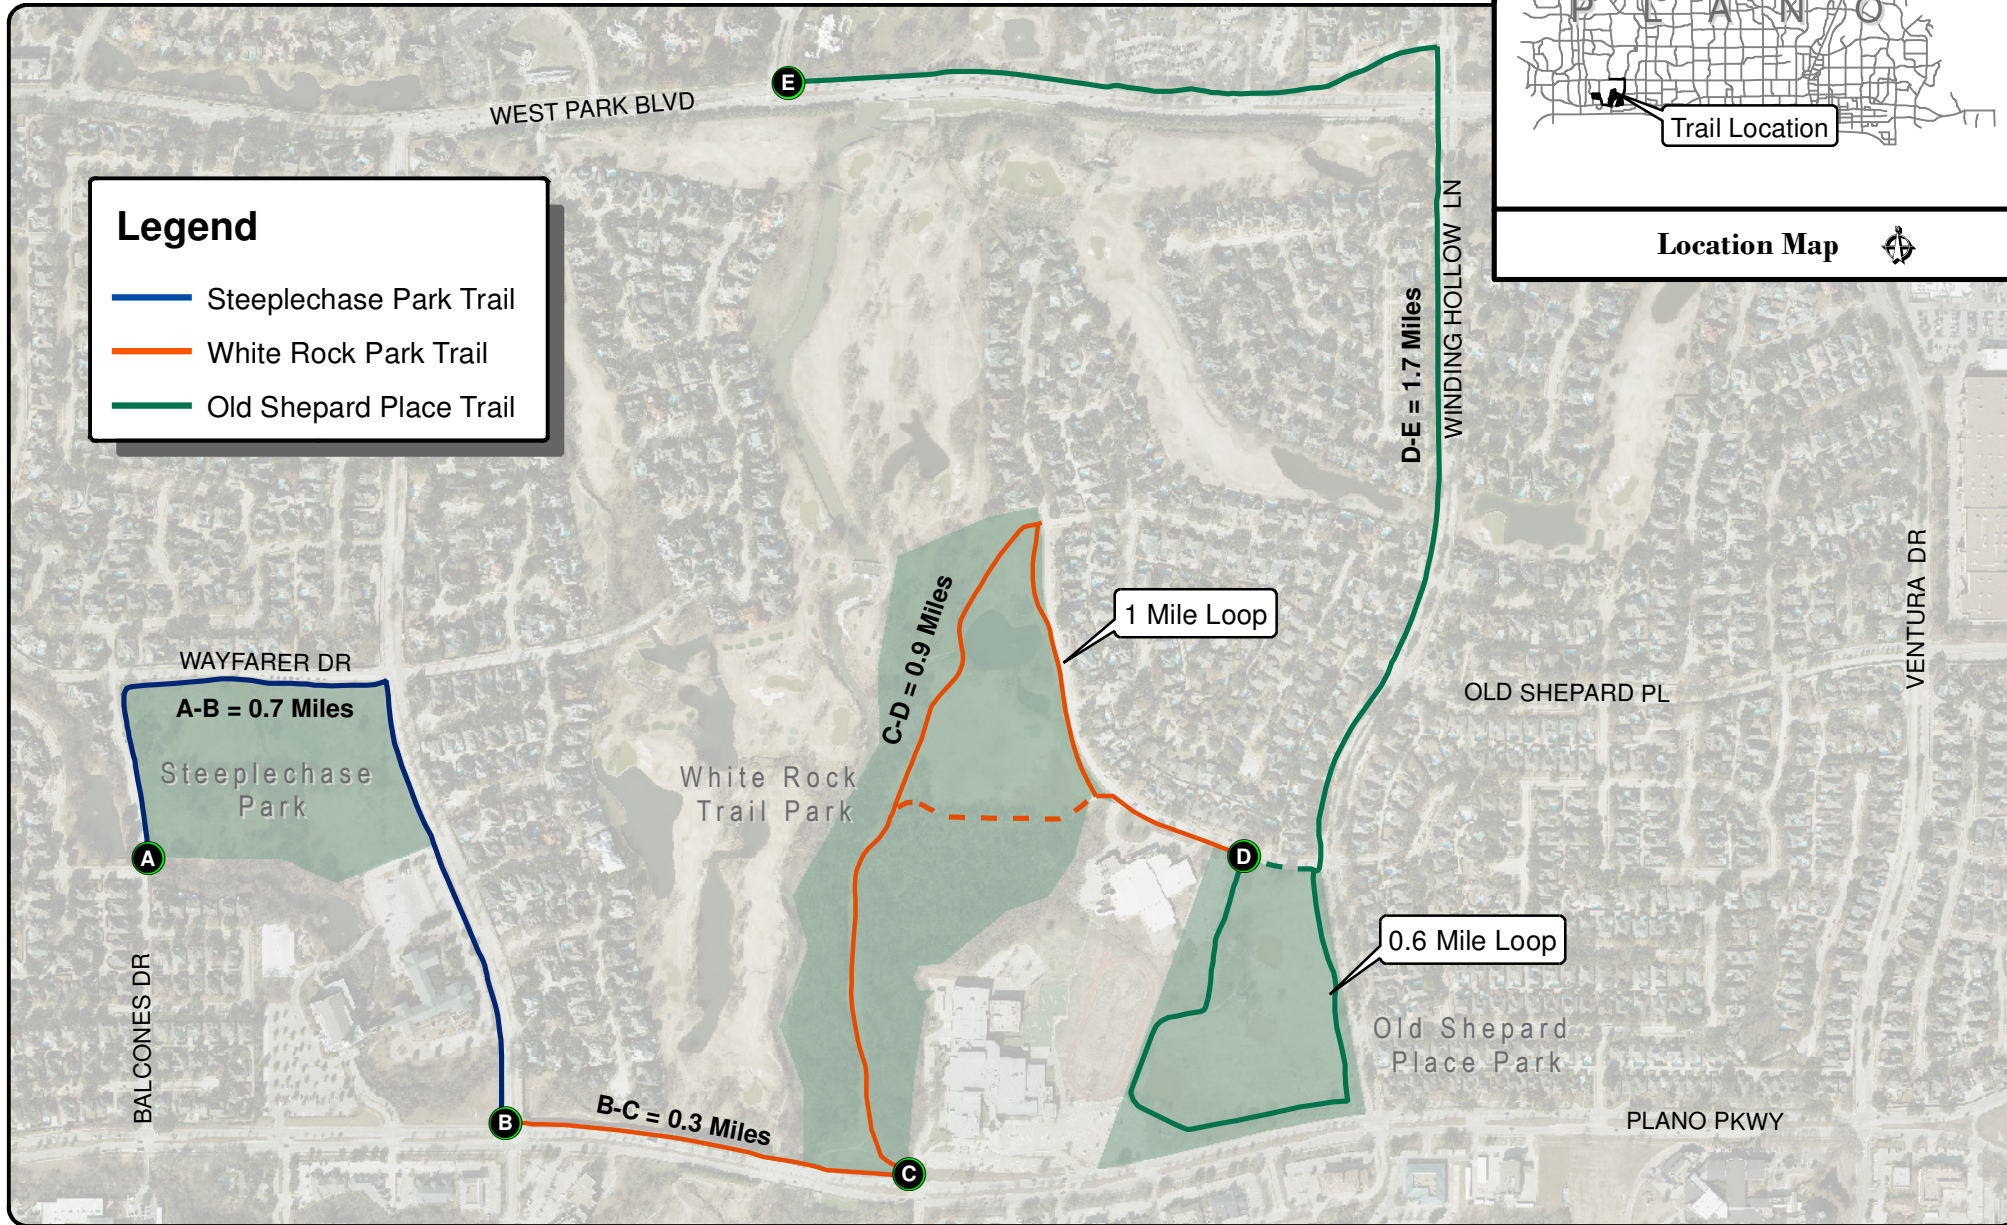

Legend

- Steeplechase Park Trail
- White Rock Park Trail
- Old Shepard Place Trail